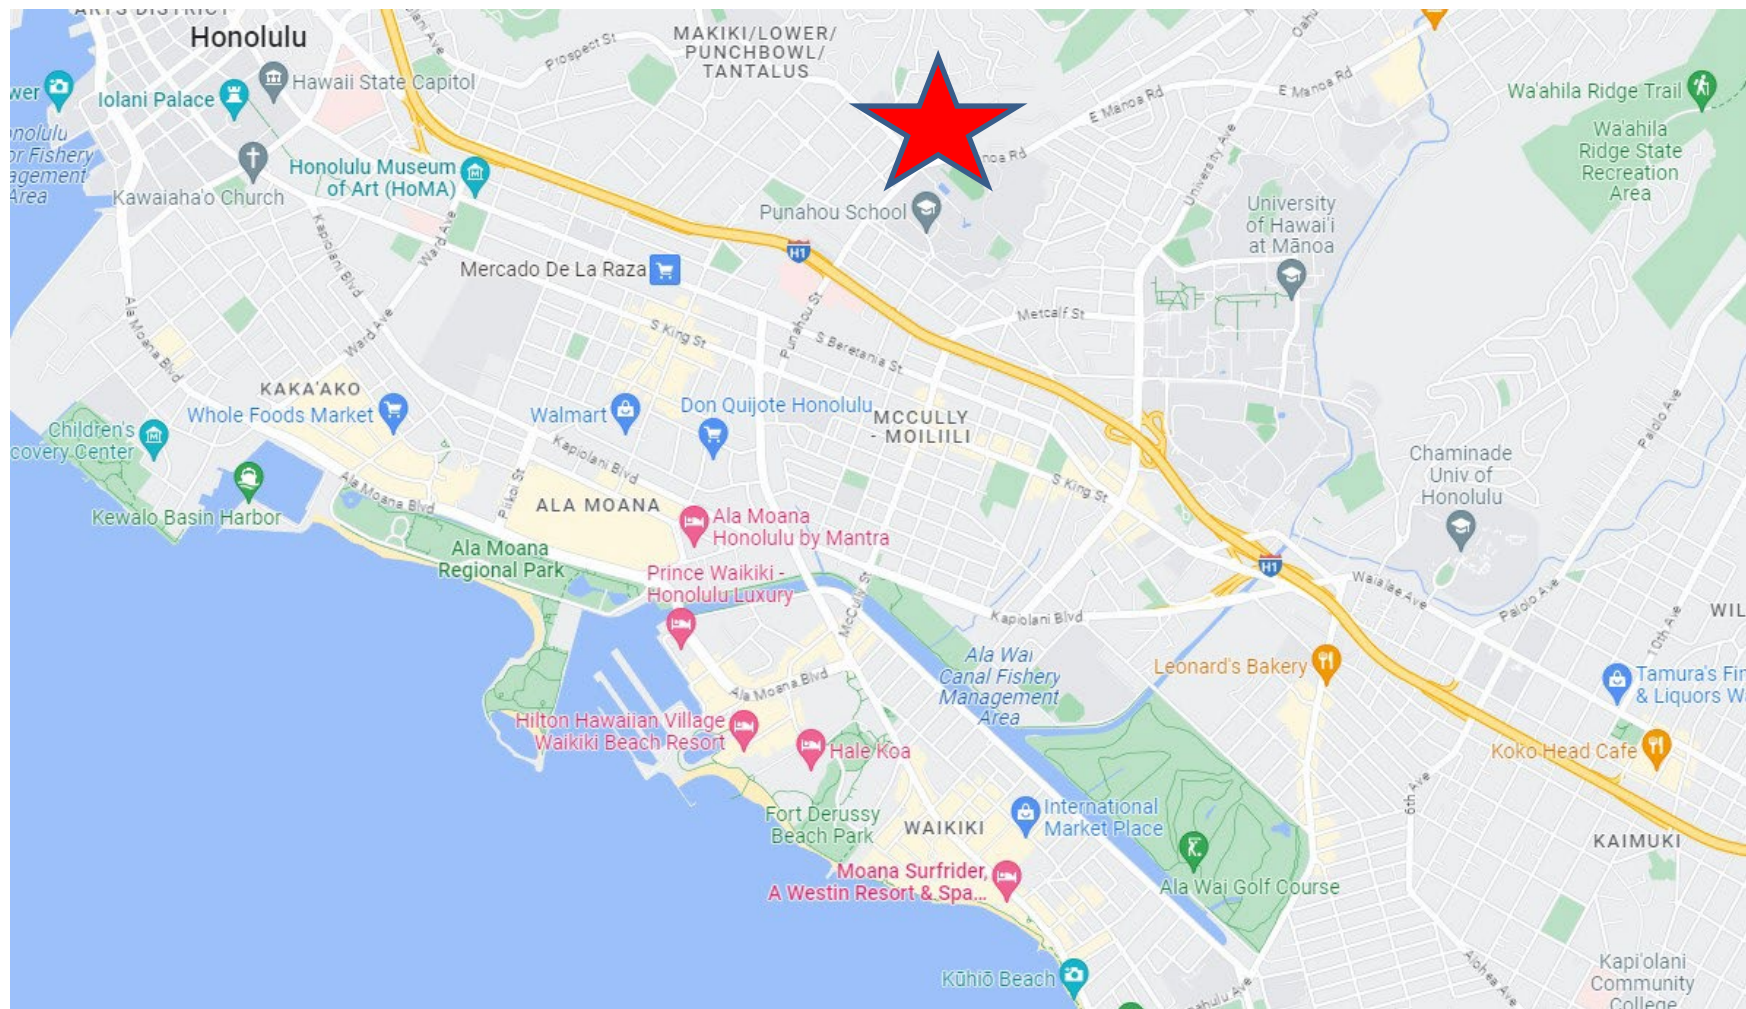

Sign in

Gas EV charging Hotels More Schools

Kamehameha Shopping Center  
Bishop Museum  
Helena's Hawaiian Food  
Liliha Bakery  
Costco Wholesale  
Sand Island  
Sand Island Parkway  
Children's Discovery Center  
Kewalo Basin Harbor  
Ala Moana Regional Park  
Prince Waikiki - Honolulu Luxury  
Hilton Hawaiian Village Waikiki Beach Resort  
Hale Koa  
Koko Head

Kapalama Campus  
LILIHA - KAPALAMA  
Queen Emma Summer Palace  
ISKCON Hawaii  
NUUANU - PUNCHBOWL  
National Memorial Cemetery of the Pacific  
Punchbowl Crater  
Makiki Valley Trail  
Tantalus Lookout - Puu Ualakaa State Park  
Round Top Forest Reserve  
Morning Glass  
University of Hawai'i at Mānoa  
Chaminade Univ of Honolulu

HI KAI  
KALIHI - PALAMA  
MCCULLY - MOILIILI  
ALA MOANA  
KAKA'AKO  
Punahou School  
Iolani School  
Kaimuki High School

Honolulu

Google

**Punahou School**  
**1601 Punahou Street,**  
**Honolulu, HI**

Be sure to enter the parking lot from WINAM AVENUE.

Navigating to the corner of OLOKELE STREET and WINAM AVENUE will get you within one block of the entrance to the gymnasium. Turn-on to WINAN AVENUE from KAPAHULU AVENUE.