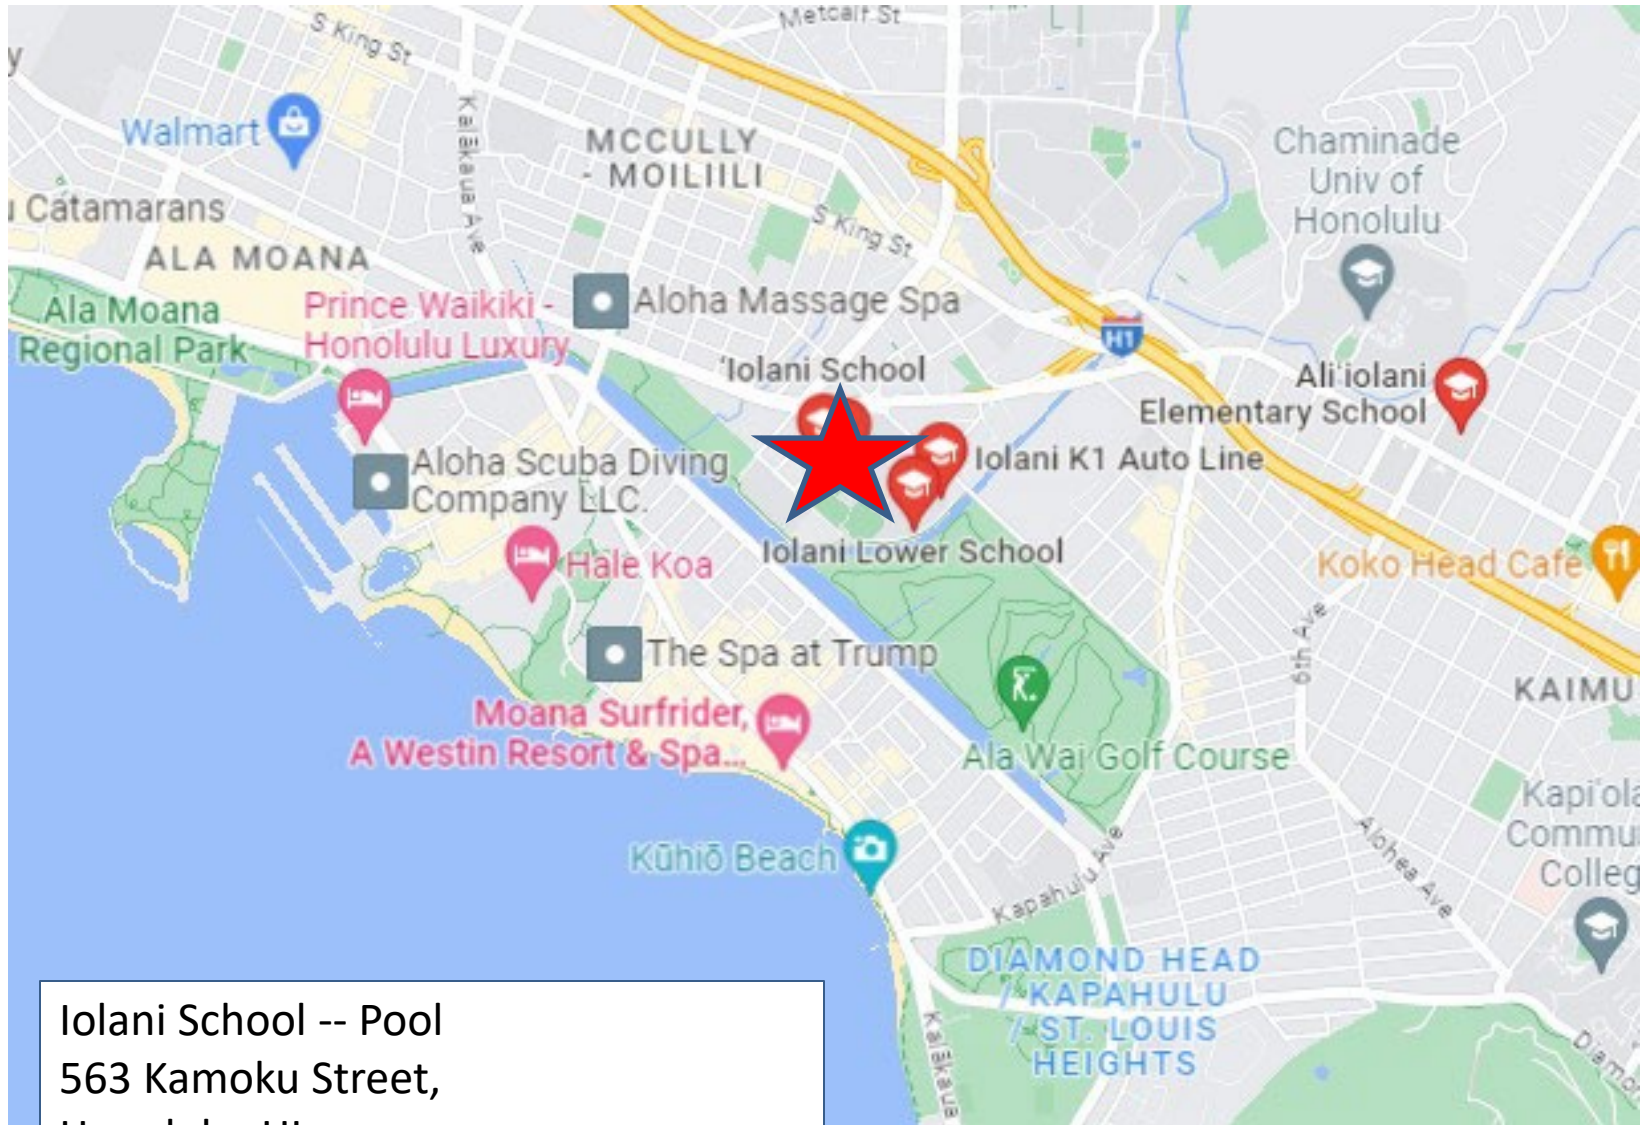

Iolani School -- Pool
563 Kamoku Street,
Honolulu, HI