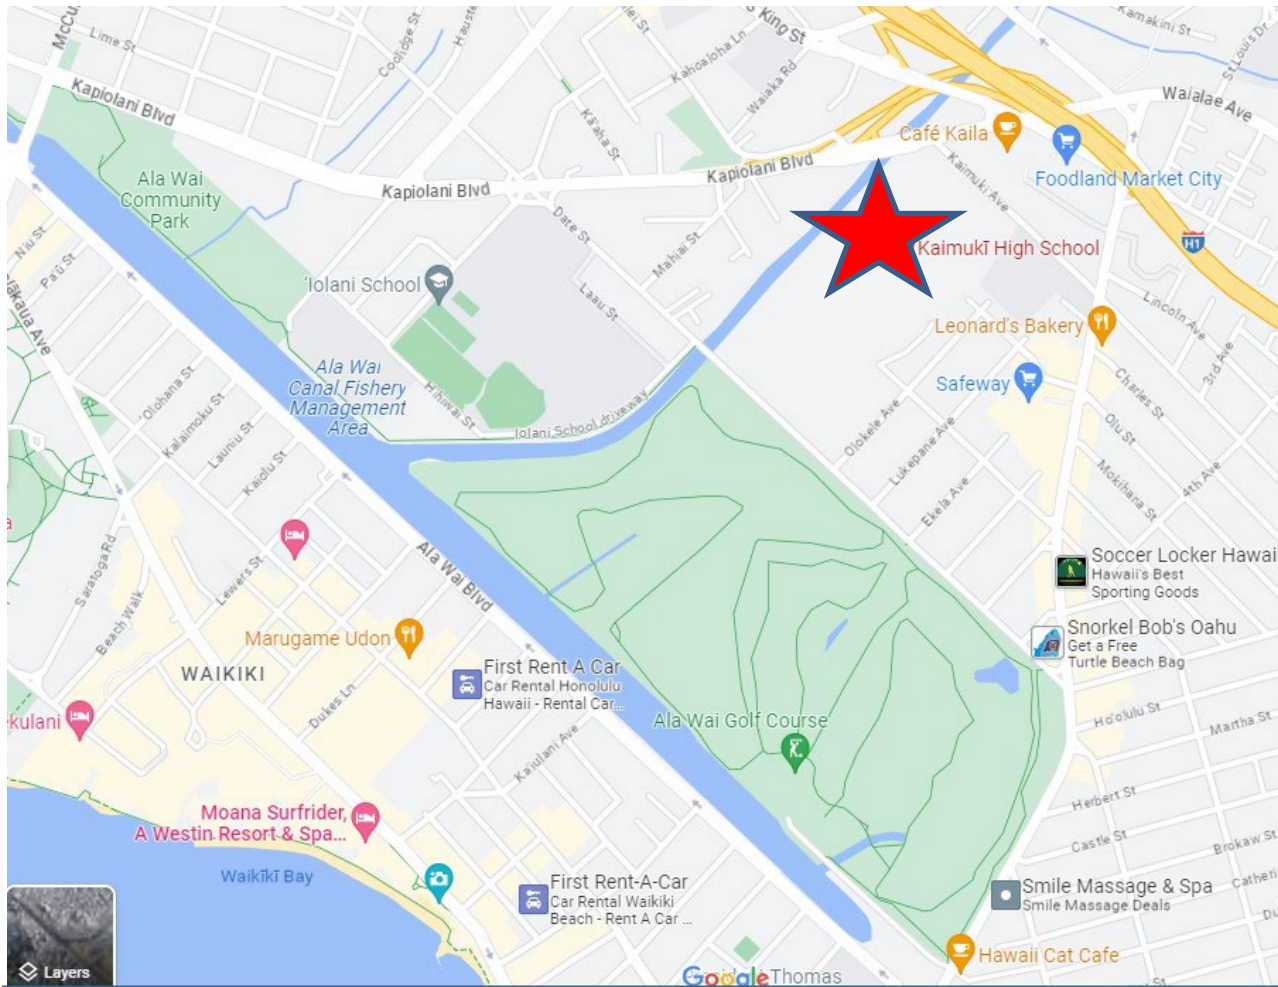

Kaimuki High School
2705 Kaimuki Avenue
Honolulu, HI 96816

**** Parking Lot Entrance via Winam Avenue ****